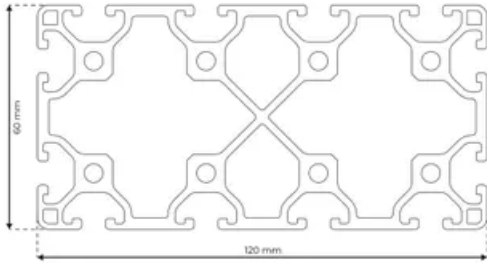

## Profile 6 120x60 Light

**System:** 30 - Slot 6  
**Dimensions:** 120x60  
**Length (mm):** 6000  
**Material Quality:** Light  
**Profile Type:** Open

## General Data

Designation	System	Ix (cm <sup>4</sup> )	Iy (cm <sup>4</sup> )	Wx (cm <sup>3</sup> )	Wy (cm <sup>3</sup> )
RP3100	30 - Slot 6	74.95	252.26	24.98	42.04

Designation	A (cm <sup>2</sup> )	Mass (kg/m)
RP3100	18.07	4.88