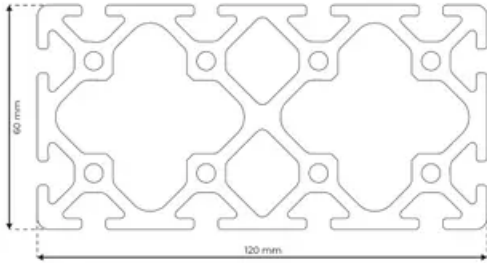

## Profile 6 120x60 Normal

**System:** 30 - Slot 6  
**Dimensions:** 120x60  
**Length (mm):** 6000  
**Material Quality:** Normal  
**Profile Type:** Open

## General Data

Designation	System	Ix (cm <sup>4</sup> )	Iy (cm <sup>4</sup> )	Wx (cm <sup>3</sup> )	Wy (cm <sup>3</sup> )
RP3050	30 - Slot 6	101.82	342	33.94	57

Designation	A (cm <sup>2</sup> )	Mass (kg/m)
RP3050	24.47	6.61