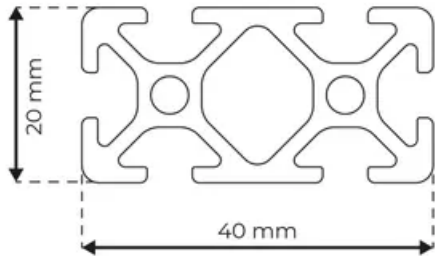

## Profile 5 40x20 Normal

**System:** 20 - Slot 5  
**Dimensions:** 40x20  
**Length (mm):** 3000  
**Material Quality:** Normal  
**Profile Type:** Open

## General Data

Designation	System	Ix (cm <sup>4</sup> )	Iy (cm <sup>4</sup> )	Wx (cm <sup>3</sup> )	Wy (cm <sup>3</sup> )
RP4040	20 - Slot 5	5.13	1.4	2.56	1.4

Designation	A (cm <sup>2</sup> )	Mass (kg/m)
RP4040	3.29	0.89