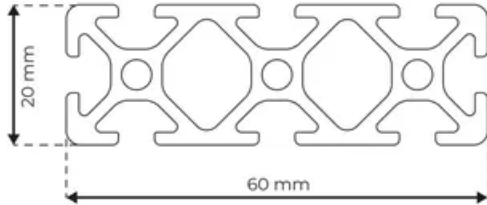

Profile 5 60x20 Normal

System: 20 - Slot 5
Dimensions: 60x20
Length (mm): 3000
Material Quality: Normal
Profile Type: Open

General Data

Designation	System	Ix (cm ⁴)	Iy (cm ⁴)	Wx (cm ³)	Wy (cm ³)
RP4050	20 - Slot 5	16.07	2.07	5.36	2.07

Designation	A (cm ²)	Mass (kg/m)
RP4050	4.76	1.28