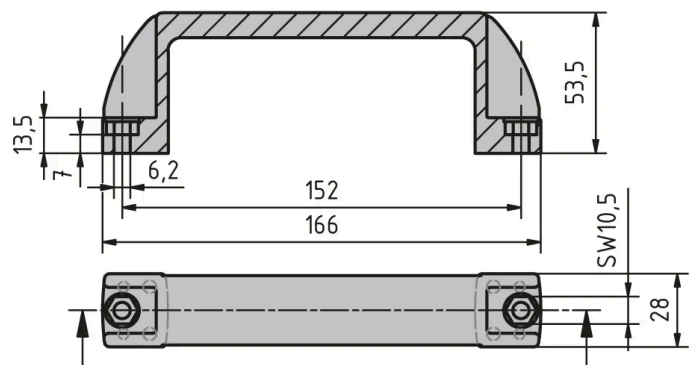

## Bow Handle

Mounts on doors, flaps and aluminium profiles.

Material: Plastic (PA), fibreglass reinforced

On-site mount: By cheese head screw at the front and screw/nut at the back.

**System:** 40 - Slot 8; 30 - Slot 6; 20 - Slot 5

**Type:** Handles

## General Data

Designation	Description	Dimensions
RA1565	Bow handle 120 E PA	26 × 40 × 140
RA1585	Bow handle 160 E PA	28 × 53,5 × 166