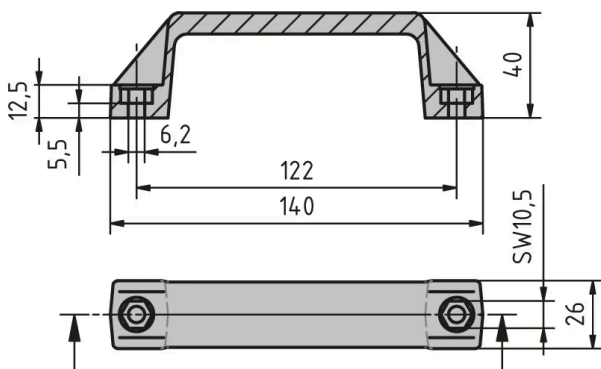

## Bow Handle

Mounts on doors, flaps and aluminium profiles.

Material: Plastic (PA), fibreglass reinforced

On-site mount: By cheese head screw at the front and screw/nut at the back.

**System:** 40 - Slot 8; 30 - Slot 6; 20 - Slot 5

**Type:** Handles

## General Data

Designation	Description	Dimensions
RA1565	Bow handle 120 E PA	26 × 40 × 140
RA1585	Bow handle 160 E PA	28 × 53,5 × 166