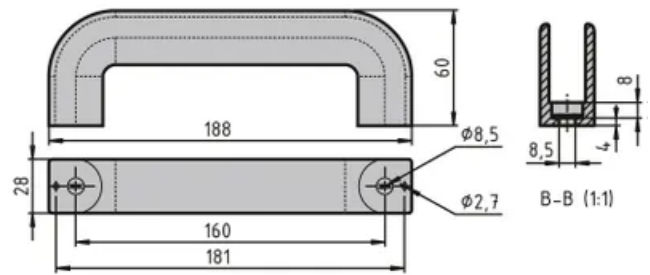

Handle

Mounts on doors, flaps and aluminium profiles.

Material: Plastic (PA), fibreglass reinforced.

Colour: Black (other colours available on inquiry).

On-site mount: by cheese head screw at the front and screw/nut at the back.

Cap: Clips on to the handle

System: 40 - Slot 8; 30 - Slot 6; 20 - Slot 5

Type: Handles

General Data

Designation	Description
RA4075	Handle PA 80
RA1580	Handle PA 120
RA1577	Cap for handle PA120
RA1570	Handle PA 160