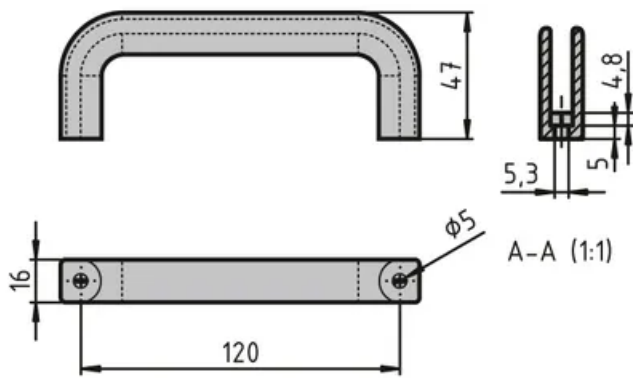

Handle

Mounts on doors, flaps and aluminium profiles.

Material: Plastic (PA), fibreglass reinforced.

Colour: Black (other colours available on inquiry).

On-site mount: by cheese head screw at the front and screw/nut at the back.

Cap: Clips on to the handle

System: 40 - Slot 8; 30 - Slot 6; 20 - Slot 5

Type: Handles

General Data

Designation	Description
RA4075	Handle PA 80
RA1580	Handle PA 120
RA1577	Cap for handle PA120
RA1570	Handle PA 160

Designation	Description
RA1575	Cap for handle PA160