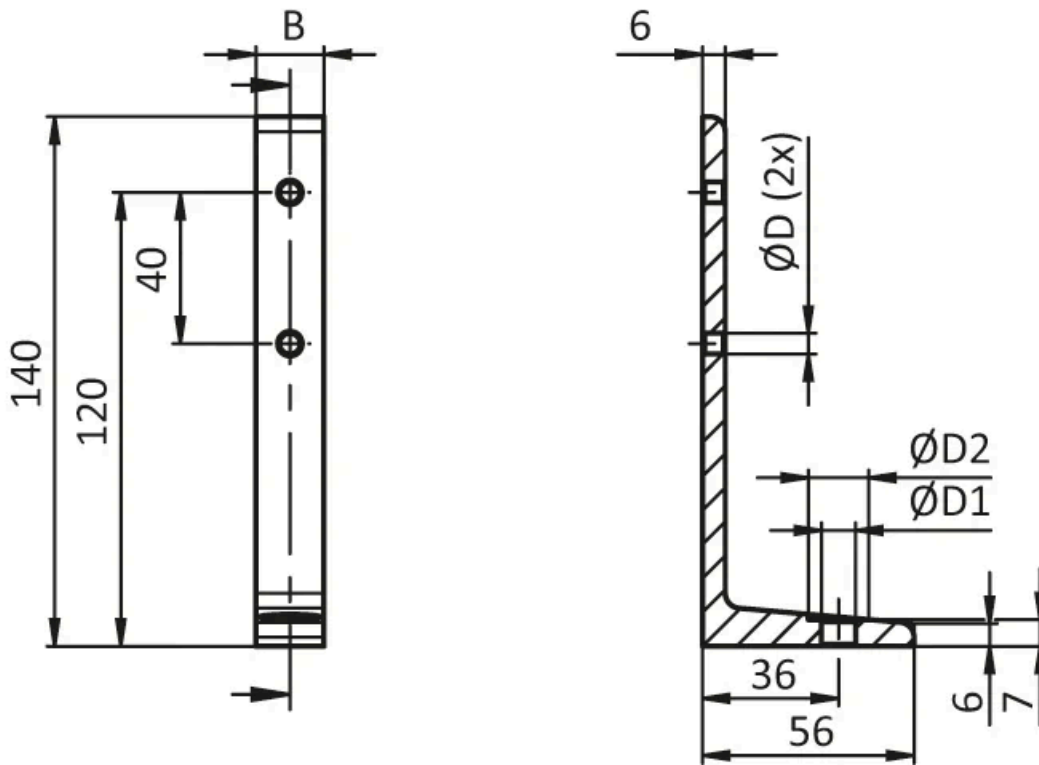

## Floor Bracket 18x140

To securely fix aluminium profiles to the floor.  
Material: Aluminium

**System:** 20 - Slot 5

**Type:** Angles Brackets and Corners; Fasteners

**General Data**

Designation	Description	System	B	Ä, D	Ä, D1
PZ5236	Floor Bracket 1 slot version	20 - Slot 5	18	5.5	9

Designation	Ä, D2	Weight (g)
PZ5236	16	57