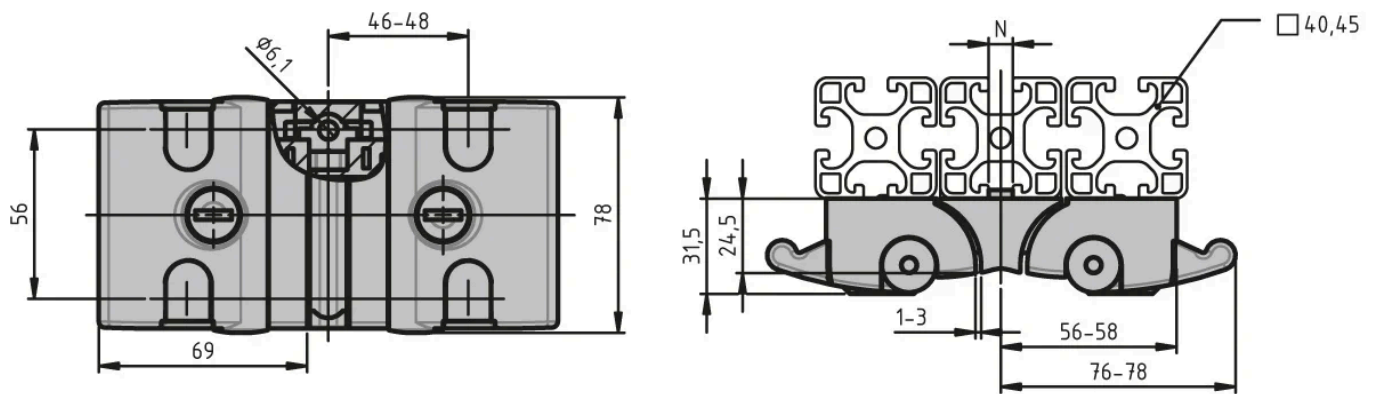

Material: Die-cast aluminium

Surface: Black powder coated

Mount: By M6 cheese head or fillister head screw at the front

Alike lock = identical keys for all locks. Individual = separate key for every lock.

**System:** 40 - Slot 8; 30 - Slot 6

**Type:** Door Latches & Interlocks

**General Data**

Designation	Description	Weight (g)	Lock
RA5041	Compact double door lock	448	Alike
RA5042	Compact double door lock	448	Individual