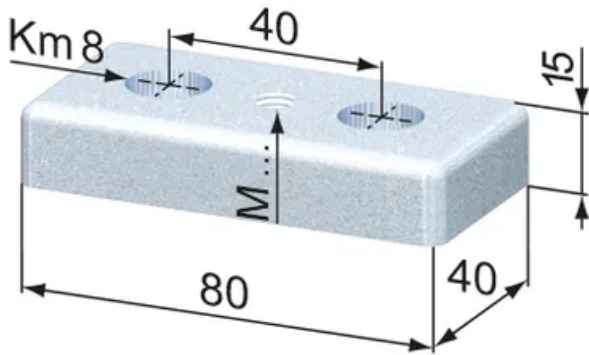

Foot Plates 40 x 80

Material: Steel, zinc-plated

System: 40 - Slot 8

Type: Foot Plates

General Data

| Designation | Description | System | Weight (g) |
|-------------|-------------------------|-------------|------------|
| RA1010 | Foot Plate 40 x 80 M 8 | 40 - Slot 8 | 339 |
| RA1015 | Foot Plate 40 x 80 M 10 | 40 - Slot 8 | 335 |
| RA1040 | Foot Plate 40 x 80 M 12 | 40 - Slot 8 | 331 |
| RA1025 | Foot Plate 40 x 80 M 16 | 40 - Slot 8 | 335 |