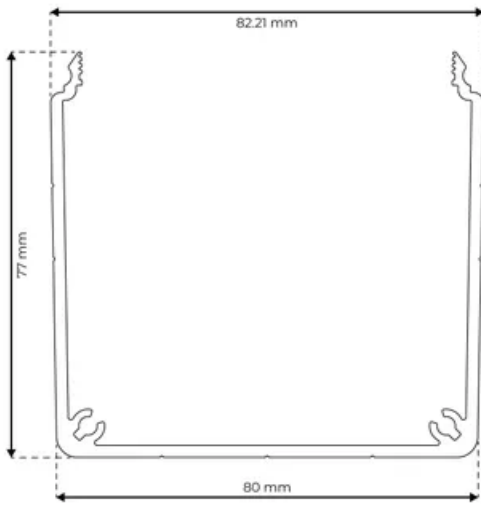

Wiring Duct 80 x 80

Please note that duct and cover must be ordered separately.

System: 40 - Slot 8
Length (mm): 6000

General Data

Designation	Description	Ix (cm ⁴)	Iy (cm ⁴)	Wx (cm ³)	Wy (cm ³)
RP5030	Wiring Duct 80x80	37.6	70.95	7.17	17.74
RP5050	Wiring Duct Cover 80	0.1	14.91	0.14	3.73

Designation	A (cm ²)	Mass (kg/m)
RP5030	6.14	1.66
RP5050	2.37	0.64