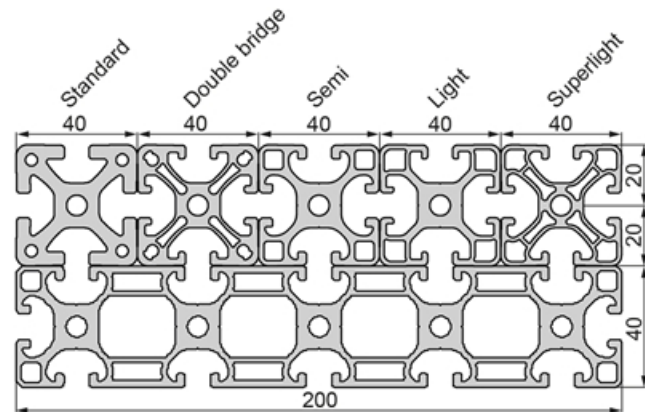

SP5600N – Profile 40x40 Superlight

System: 40 - Slot 8
Dimensions: 40x40
Length (mm): 6000
Material Quality: Superlight
Profile Type: Open

Profile 40 Superlight

General Data

Designation	System	Ix (cm ⁴)	Iy (cm ⁴)	Wx (cm ³)	Wy (cm ³)
SP5600N	40 - Slot 8	7.96	7.96	3.98	3.98

Designation	A (cm ²)	Mass (kg/m)
SP5600N	5.14	1.39