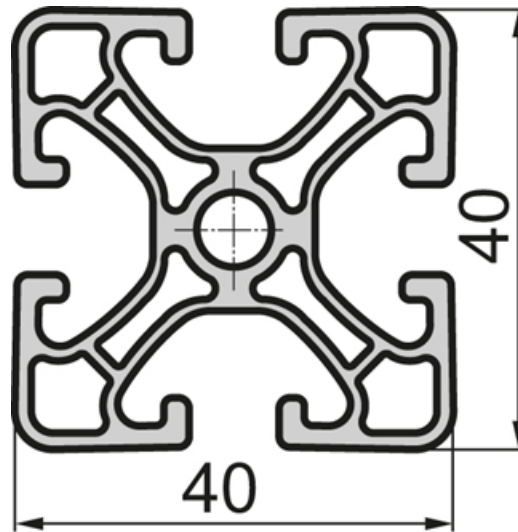

SP5600N – Profile 40x40 Superlight

System: 40 - Slot 8
Dimensions: 40x40
Length (mm): 6000
Material Quality: Superlight
Profile Type: Open

Profile 40 Superlight

General Data

Designation	System	Ix (cm ⁴)	Iy (cm ⁴)	Wx (cm ³)	Wy (cm ³)
SP5600N	40 - Slot 8	7.96	7.96	3.98	3.98

Designation	A (cm ²)	Mass (kg/m)
SP5600N	5.14	1.39