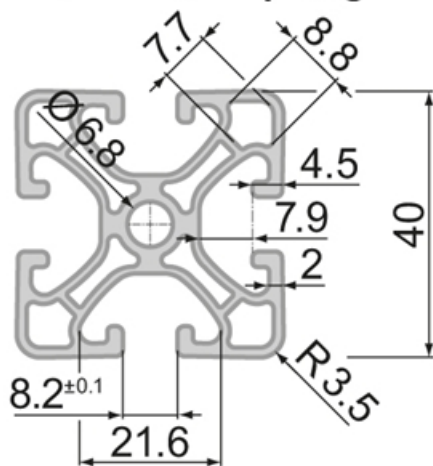

SP5600N – Profile 40x40 Superlight

System: 40 - Slot 8
Dimensions: 40x40
Length (mm): 6000
Material Quality: Superlight
Profile Type: Open

Profile 40 Superlight

General Data

Designation	System	Ix (cm ⁴)	Iy (cm ⁴)	Wx (cm ³)	Wy (cm ³)
SP5600N	40 - Slot 8	7.96	7.96	3.98	3.98

Designation	A (cm ²)	Mass (kg/m)
SP5600N	5.14	1.39