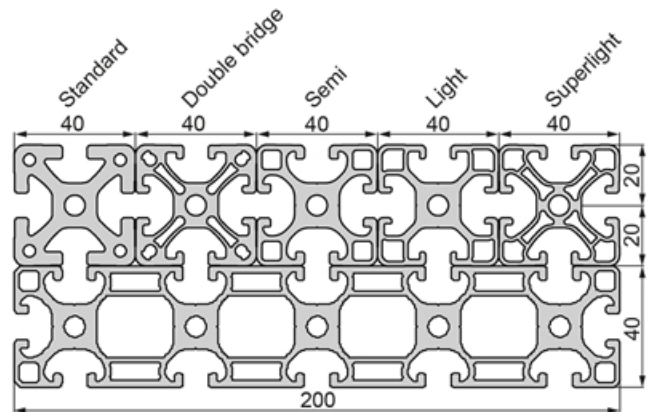

Profile Closed 40x40 1N Semi

System: 40
Dimensions: 40x40

Profile 40 Semi

Variant Data

Designation	Ix (cm ⁴)	Iy (cm ⁴)	Wx (cm ³)	Wy (cm ³)	A (cm ²)
SP5480N	9.94	10.67	4.84	5.34	7.04

Designation	Mass (kg/m)
SP5480N	1.92