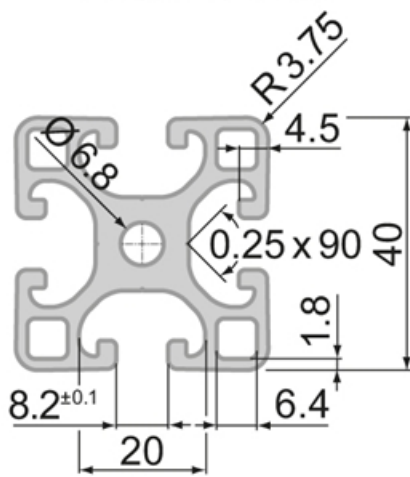

Profile Closed 40x40 1N Semi

System: 40
Dimensions: 40x40

Profile 40 Semi

Variant Data

Designation	Ix (cm ⁴)	Iy (cm ⁴)	Wx (cm ³)	Wy (cm ³)	A (cm ²)
SP5480N	9.94	10.67	4.84	5.34	7.04

Designation	Mass (kg/m)
SP5480N	1.92