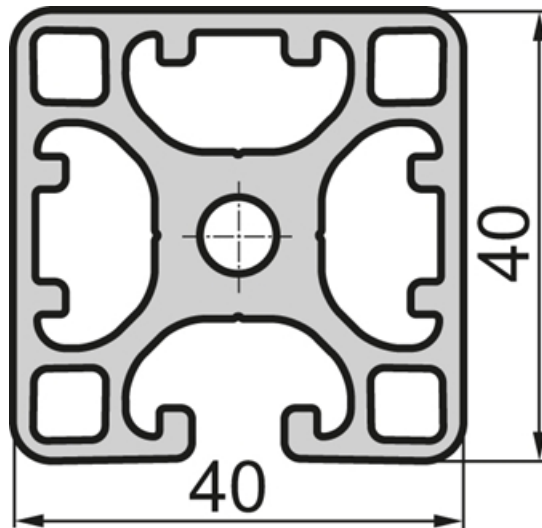

Profile Closed 40x40 1N Semi

System: 40
Dimensions: 40x40

Profile 40 Semi

Variant Data

Designation	Ix (cm ⁴)	Iy (cm ⁴)	Wx (cm ³)	Wy (cm ³)	A (cm ²)
SP5480N	9.94	10.67	4.84	5.34	7.04

Designation	Mass (kg/m)
SP5480N	1.92