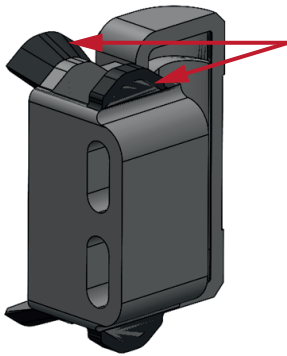

## Wipers for Sliders NSW/NSA/NSD/NSDA

Improvement of the selfcentering function of the wipers.

Size 28

Retouching of the mold, wiper lips and centering shape

Size 43-63

Retouching of the mold, wiper lips

## Adding a centering platelet in the wiper body for 43 and 63 sizes

T+U Rails

K Rails