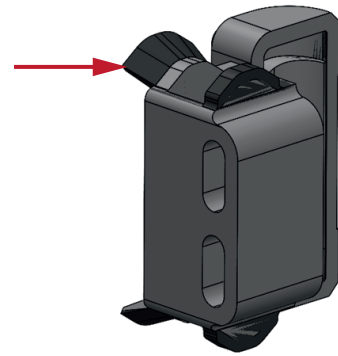

## Wipers for Sliders NSW/NSA/NSD/NSDA

Improvement of the selfcentering function of the wipers.

Size 28

Retouching of the mold, wiper lips and centering shape

Size 43-63

Retouching of the mold, wiper lips

## Adding a centering platelet in the wiper body for 43 and 63 sizes

T+U Rails

K Rails